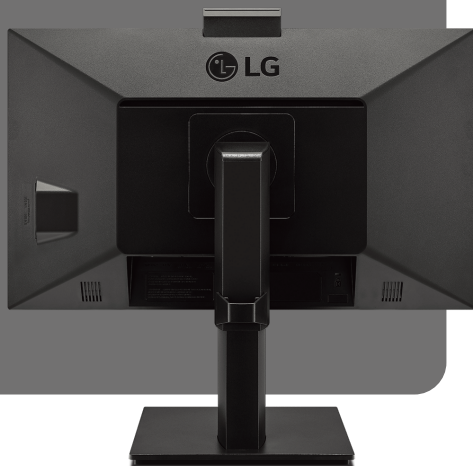

LG Cloud Device All-in-One Thin Client

23.8-inch All-in-One Thin Client

24CQ650W / 24CQ651W
24CQ650N / 24CQ651N

*24CQ650W, 24CQ651W : Windows 10 IoT Enterprise /
24CQ650N, 24CQ651N : Non OS

- 23.8-inch Full HD (1920x1080) IPS Display
- Quad-core Processor*
- Ergonomic Stand
(Pivot, Swivel, Tilt, Height Adjust)
- Multi Display Set-up
(Can be used in 4K resolution connected to two monitors or as a monitor itself via HDMI with a device.)
- Fanless Design
- Full HD Webcam (Push-pull Type)
(Integrated microphone)
- Built-in Speakers

Efficient Work Environment

The IPS display is great for eye comfort, with clear images and a wide view. Enjoy a clean setup with fewer cables and wires than a conventional desktop and monitor, a convenient stand that adjusts to your height, and a monitor that tilts all for your comfort. Adjust* and swivel the monitor for a more comfortable workspace that helps you be more productive. Plus, a fanless design lengthens product life while lowering power consumption and noise for a more efficient work environment.

*Please check the specification details for each model on the back page.

Improved Performance

Work faster with a Quad-core Processor* and powerful memory capacity. You can also stay productive with a multi-monitor setup supporting up to two displays with 4K UHD resolution.

*Detailed processor specifications vary by model. Please check the specification details for each model on the back page.

Seamless Connectivity

Host online meetings and video conferences with a built-in Full HD push-pull type webcam and integrated speakers. The 24CQ650W/N, 24CQ651W/N conveniently has multi-ports for one USB Type-C™ with DisplayPort out, two USB 2.0, and four USB 3.2 gen 1 ports. Also, maximize productivity with Wi-Fi and Bluetooth wireless connections to work on VDI*s in virtually any environment.